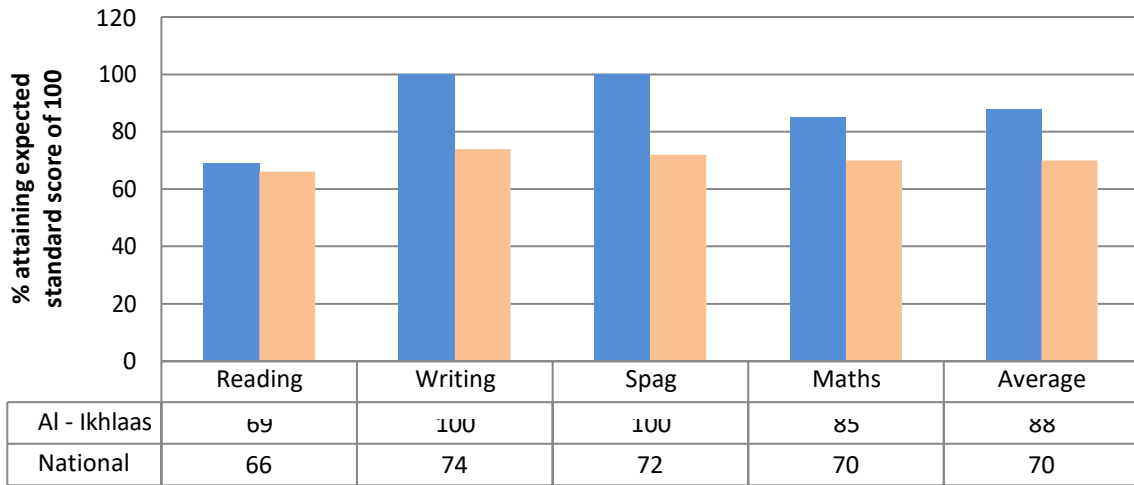

Al-Ikhlaas Primary School - Annual SATs Results

Al-Ikhlaas Primary School - Annual SATs Level 5

Al-Ikhlaas Primary School - Annual SATs Results

2016 SATs - Expected Standard Score 100

2016 SATs - Expected Standard Score 100 in all 3 Subjects