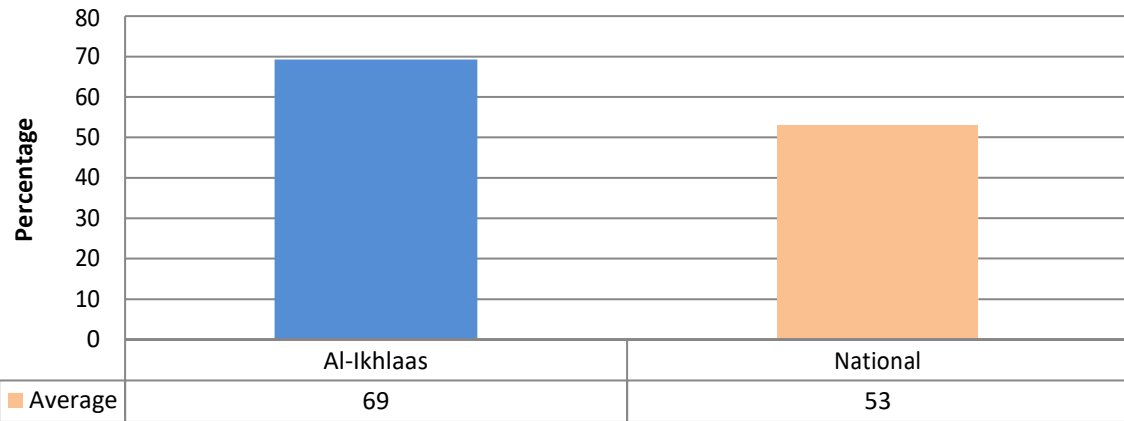

Al-Ikhlaas Primary School - Annual SATs Results

Al-Ikhlaas Primary School - Annual SATs Level 5

Al-Ikhlaas Primary School - Annual SATs Results

2016 SATs - Expected Standard Score 100

2016 SATs - Expected Standard Score 100 in all 3 Subjects