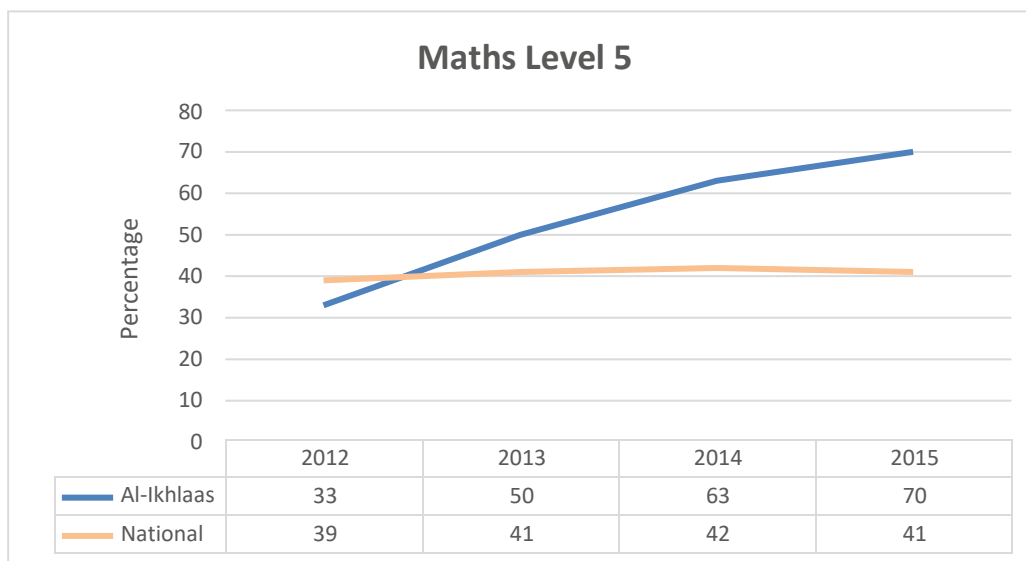

Al-Ikhlaas Primary School - Annual SATs Results

Al-Ikhlaas Primary School - Annual SATs Level 5

Al-Ikhlaas Primary School - Annual SATs Results

2016 SATs - Expected Standard Score 100

2016 SATs - Expected Standard Score 100 in all 3 Subjects