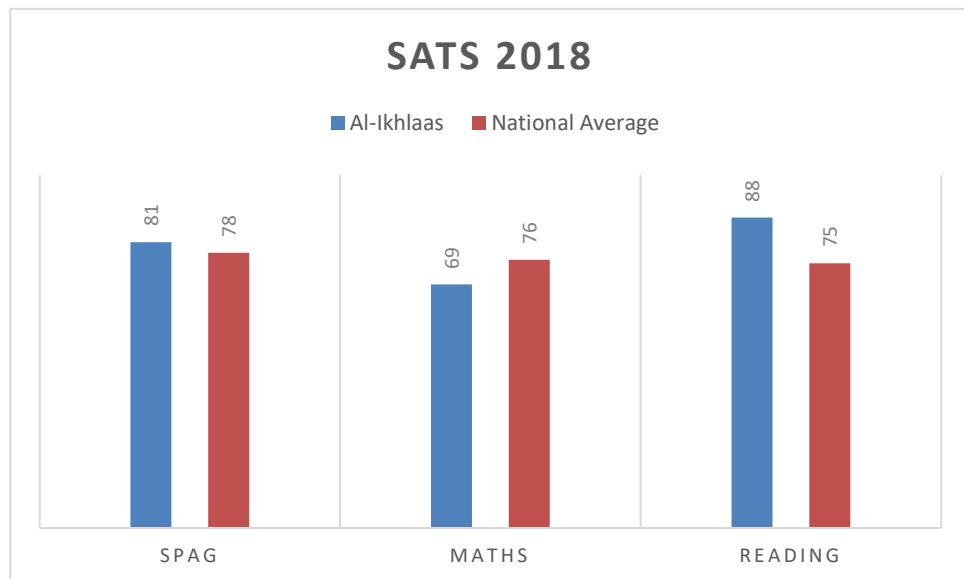

Al-Ikhlaas Primary School - Annual SATs Results 2018