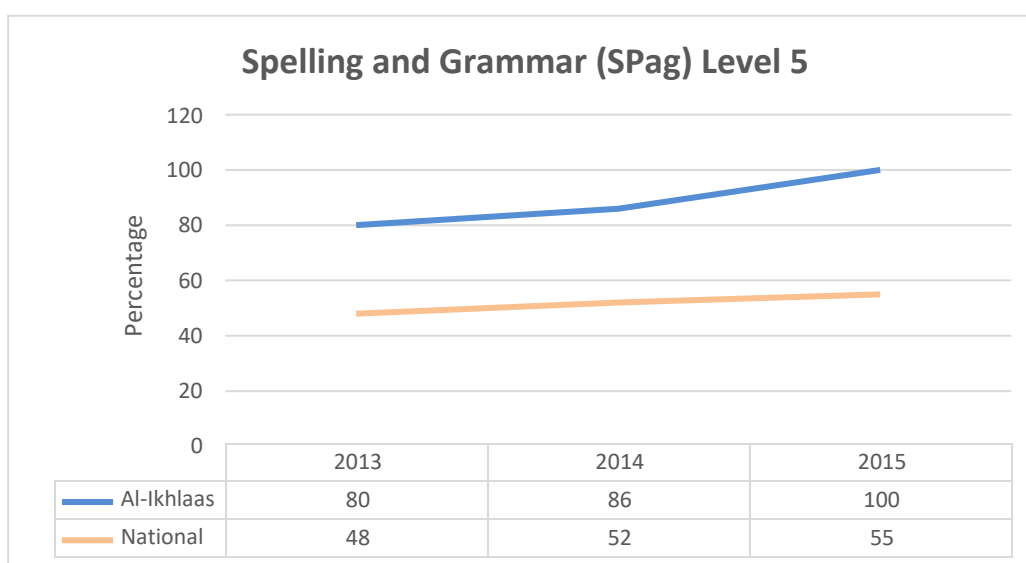

Al-Ikhlaas Primary School - Annual SATs Results

Al-Ikhlaas Primary School - Annual SATs Level 5

Al-Ikhlaas Primary School - Annual SATs Results

2016 SATs - Expected Standard Score 100

2016 SATs - Expected Standard Score 100 in all 3 Subjects