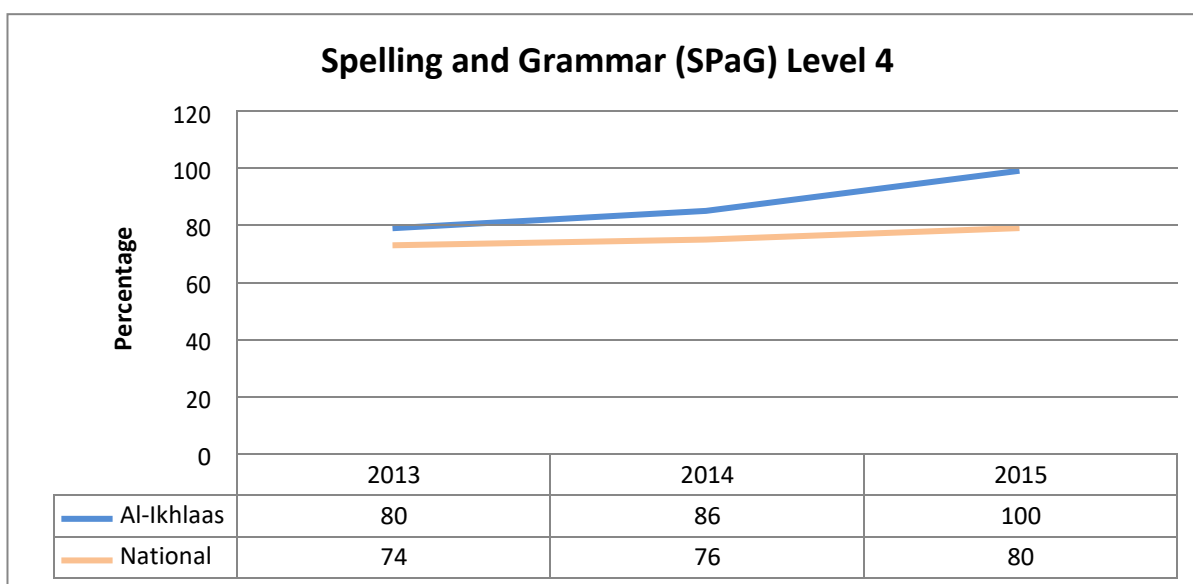

Al-Ikhlaas Primary School - Annual SATs Results

Al-Ikhlaas Primary School - Annual SATs Level 5

Al-Ikhlaas Primary School - Annual SATs Results

2016 SATs - Expected Standard Score 100

2016 SATs - Expected Standard Score 100 in all 3 Subjects