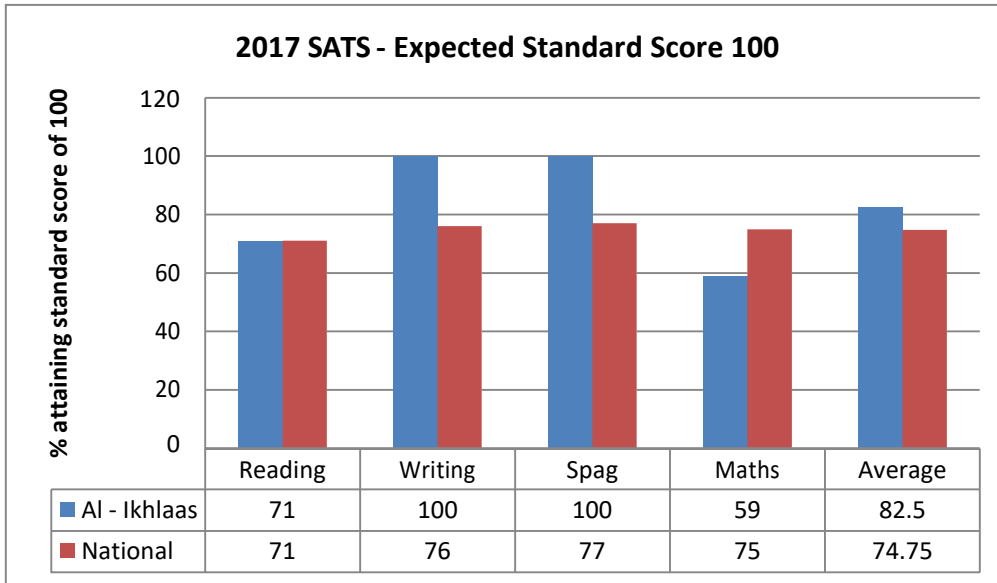

Al-Ikhlaas Primary School - Annual SATs Results 2017