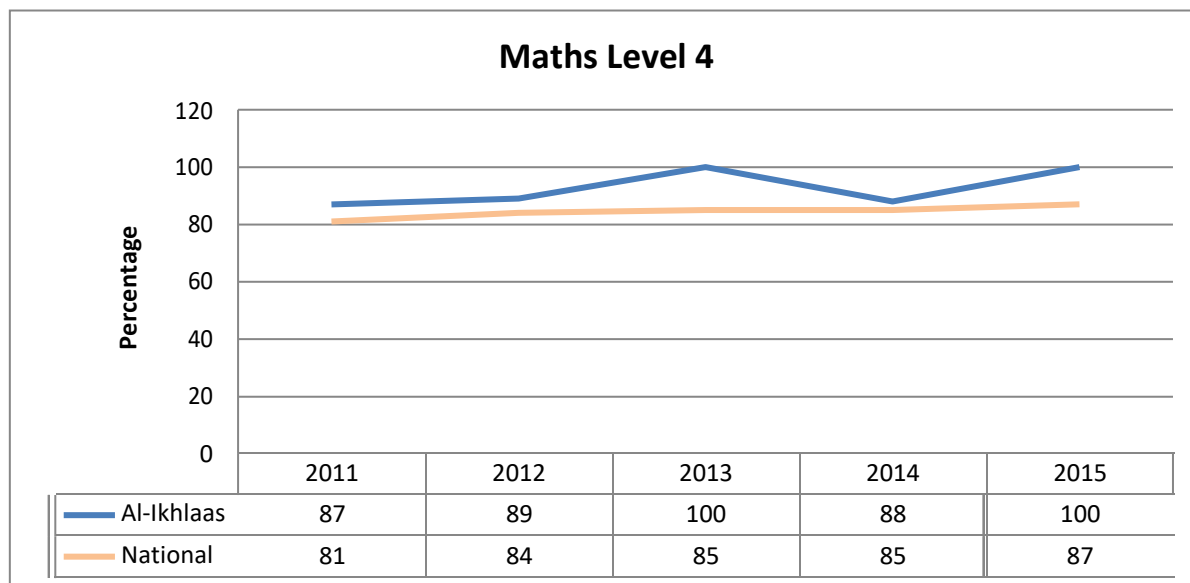

Al-Ikhlaas Primary School - Annual SATs Results

Al-Ikhlaas Primary School - Annual SATs Level 5

Al-Ikhlaas Primary School - Annual SATs Results

2016 SATs - Expected Standard Score 100

2016 SATs - Expected Standard Score 100 in all 3 Subjects