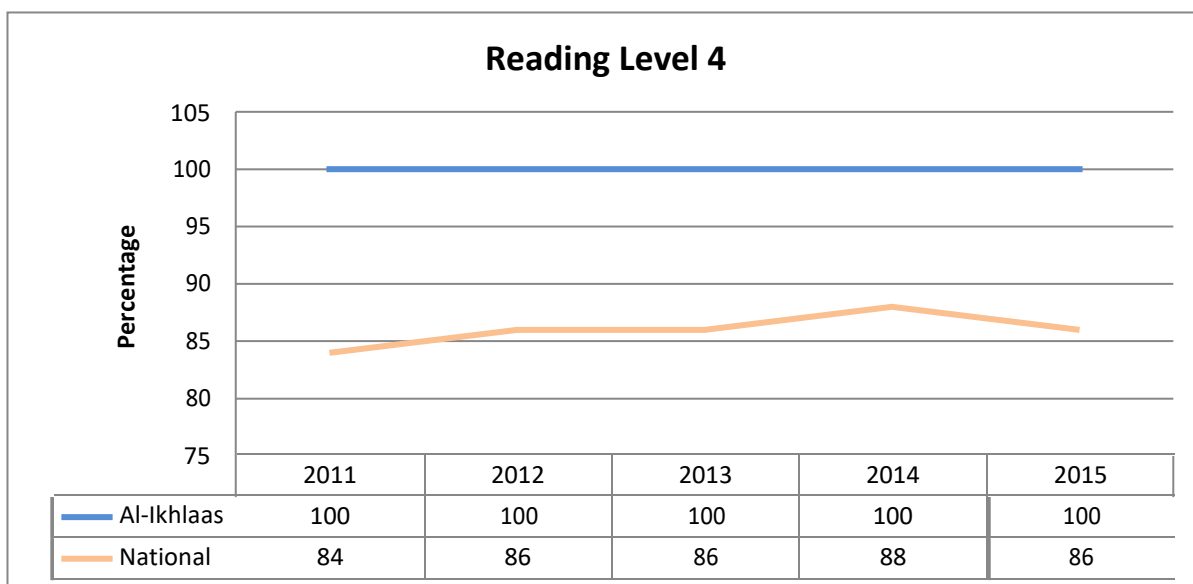

Al-Ikhlaas Primary School - Annual SATs Results

Al-Ikhlaas Primary School - Annual SATs Level 5

Al-Ikhlaas Primary School - Annual SATs Results

2016 SATs - Expected Standard Score 100

2016 SATs - Expected Standard Score 100 in all 3 Subjects