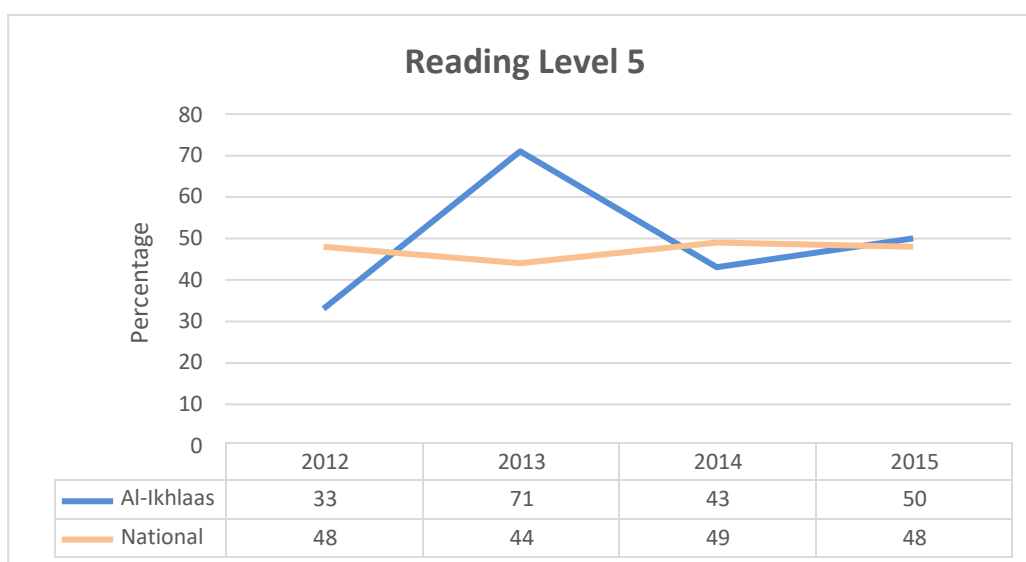

Al-Ikhlaas Primary School - Annual SATs Results

Al-Ikhlaas Primary School - Annual SATs Level 5

Al-Ikhlaas Primary School - Annual SATs Results

2016 SATs - Expected Standard Score 100

2016 SATs - Expected Standard Score 100 in all 3 Subjects